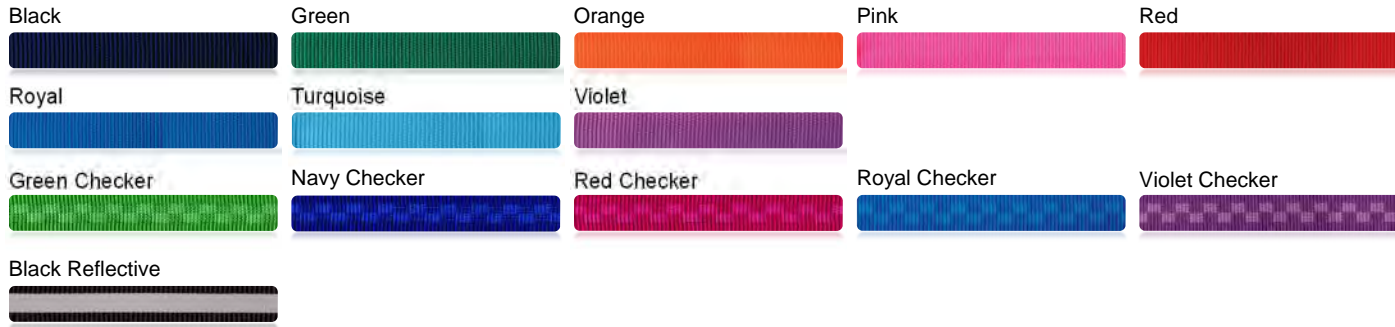

Style Selection Guide

February 2016

New	Abstract	Aloha Pink	Aztec	Woven Yellow			
	Aloha Breeze	Waves	Palm Trees	Island Tropics	Maui Black	Maui Pink	Red Hawaii
	Bandana Blue	Bandana Red	Bandana Pink	Boxy Blues	Boxy Pink	Argyle Blue	Argyle Pink
	Camo Desert	Camouflage	Camo Pink	Camo Blue	Diagonal Burgundy Gray	Diagonal Sunshine	Diagonal Blue Orange
	Zig Zag Aqua	Zig Zag Rainbow	Zig Zag Ruby	Houndstooth	Peace Palz	Cowgirl	Cowboy
	Stripeez Blue	Stripeez Pink	Stripeez Lime	Stripeez Citrus	Checkerboard Pink	Checkerboard Blue	Plaid
	Artsy Arcs	Watercolor Weave	Dotz Pastel	Dotz Pink	Dotz Mocha	Tie Dye	Tie Dye Blue
	Adopted	Rescued	Ribbons Blue	Ribbons Pink	Sunny Pastels	Pawsitively Pink	Pawsitively Blue
	Zebra	Zebra Pink	Leopard	Leopard Violet	Zoo Crew	Frogs	Pawz
	Blooming Black	Blossoms	Flowers	Precious Petals	Daisies	Color Trees	Falling Leaves
Dogs and Cats	Hugs & Kisses	Butterflies	Chunky Hearts	Envious Hearts	Hearts	Lucky Charms	Stained Glass
	American Flags	Stars and Stripes	USA Black	Inca Blue	Kings & Queens	Drama Queen	Chili Peppers
	Celebration	Heavenly	Ballz	Sailboats	Racing Flags	Hot Rod Henry	Hot Rod Royal
	Hoofin' Heifers	Crazy Critters	Pueblo	Apache	Fish	Sunflowers	Rasta
	Pawprints Navy	Pawprints Red					
Just for Dogs	Bonz Blue	Bonz Pink	Bonz Black	Bad to the Bone Pink	Bad to the Bone		
	Dawg Haus	Treats Pink	Treats Blue	Lucky Dog			

See reverse for solids, checks and seasonal.

Solids & Checks

Seasonal