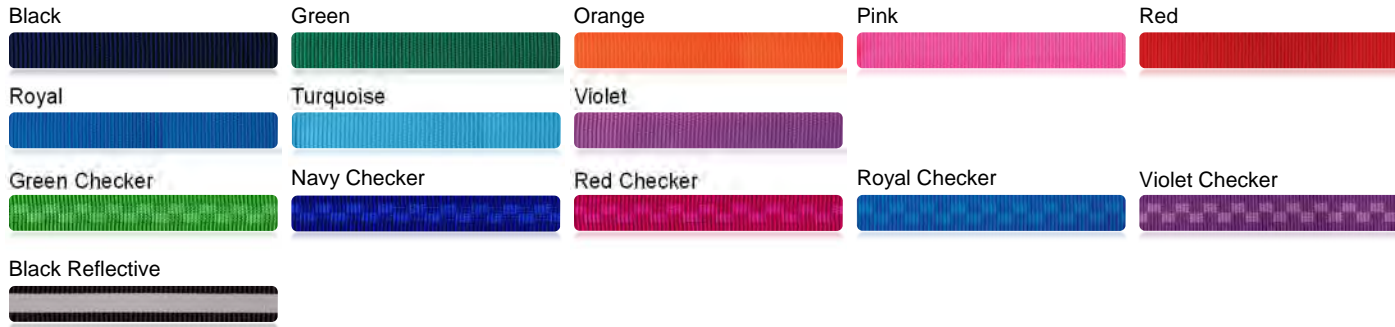

Style Selection Guide

August 2016

New	Crayons	Bandana Sky Blue	Bandana Green	Holiday Bonz			
	Aloha Breeze	Aloha Pink	Palm Trees	Island Tropics	Maui Black	Maui Pink	
Dogs and Cats	Bandana Blue	Bandana Red	Bandana Pink	Boxy Blues	Boxy Pink	Argyle Blue	Argyle Pink
	Camo Desert	Camouflage	Camo Pink	Camo Blue	American Flags	Stars and Stripes	USA Black
	Zig Zag Aqua	Zig Zag Rainbow	Zig Zag Ruby	Houndstooth	Peace Palz	Cowgirl	Cowboy
	Stripeez Blue	Stripeez Pink	Stripeez Lime	Stripeez Citrus	Checkerboard Pink	Checkerboard Blue	Plaid
	Artsy Arcs	Watercolor Weave	Dotz Pastel	Dotz Pink	Dotz Mocha	Tie Dye	Tie Dye Blue
	Adopted	Rescued	Ribbons Blue	Ribbons Pink	Sunny Pastels	Pawsitively Pink	Pawsitively Blue
	Zebra	Zebra Pink	Leopard	Leopard Violet	Zoo Crew	Frogs	Pawz
	Blooming Black	Blossoms	Flowers	Precious Petals	Daisies	Color Trees	Falling Leaves
	Hugs & Kisses	Butterflies	Chunky Hearts	Envious Hearts	Hearts	Lucky Charms	Stained Glass
	Diagonal Sunshine	Diagonal Blue Orange	Diagonal Burgundy Gray	Inca Blue	Kings & Queens	Drama Queen	Chili Peppers
	Celebration	Heavenly	Ballz	Sailboats	Racing Flags	Hot Rod Henry	Hot Rod Royal
	Hoofin' Heifers	Crazy Critters	Pueblo	Apache	Fish	Sunflowers	Rasta
	Pawprints Navy	Pawprints Red	Woven Yellow	Abstract	Aztec	Waves	
	Just for Dogs	Bonz Blue	Bonz Pink	Bonz Black	Bad to the Bone Pink	Bad to the Bone	
		Dawg Haus	Treats Pink	Treats Blue	Lucky Dog		

See reverse for solids, checks and seasonal.

Solids & Checks

Seasonal